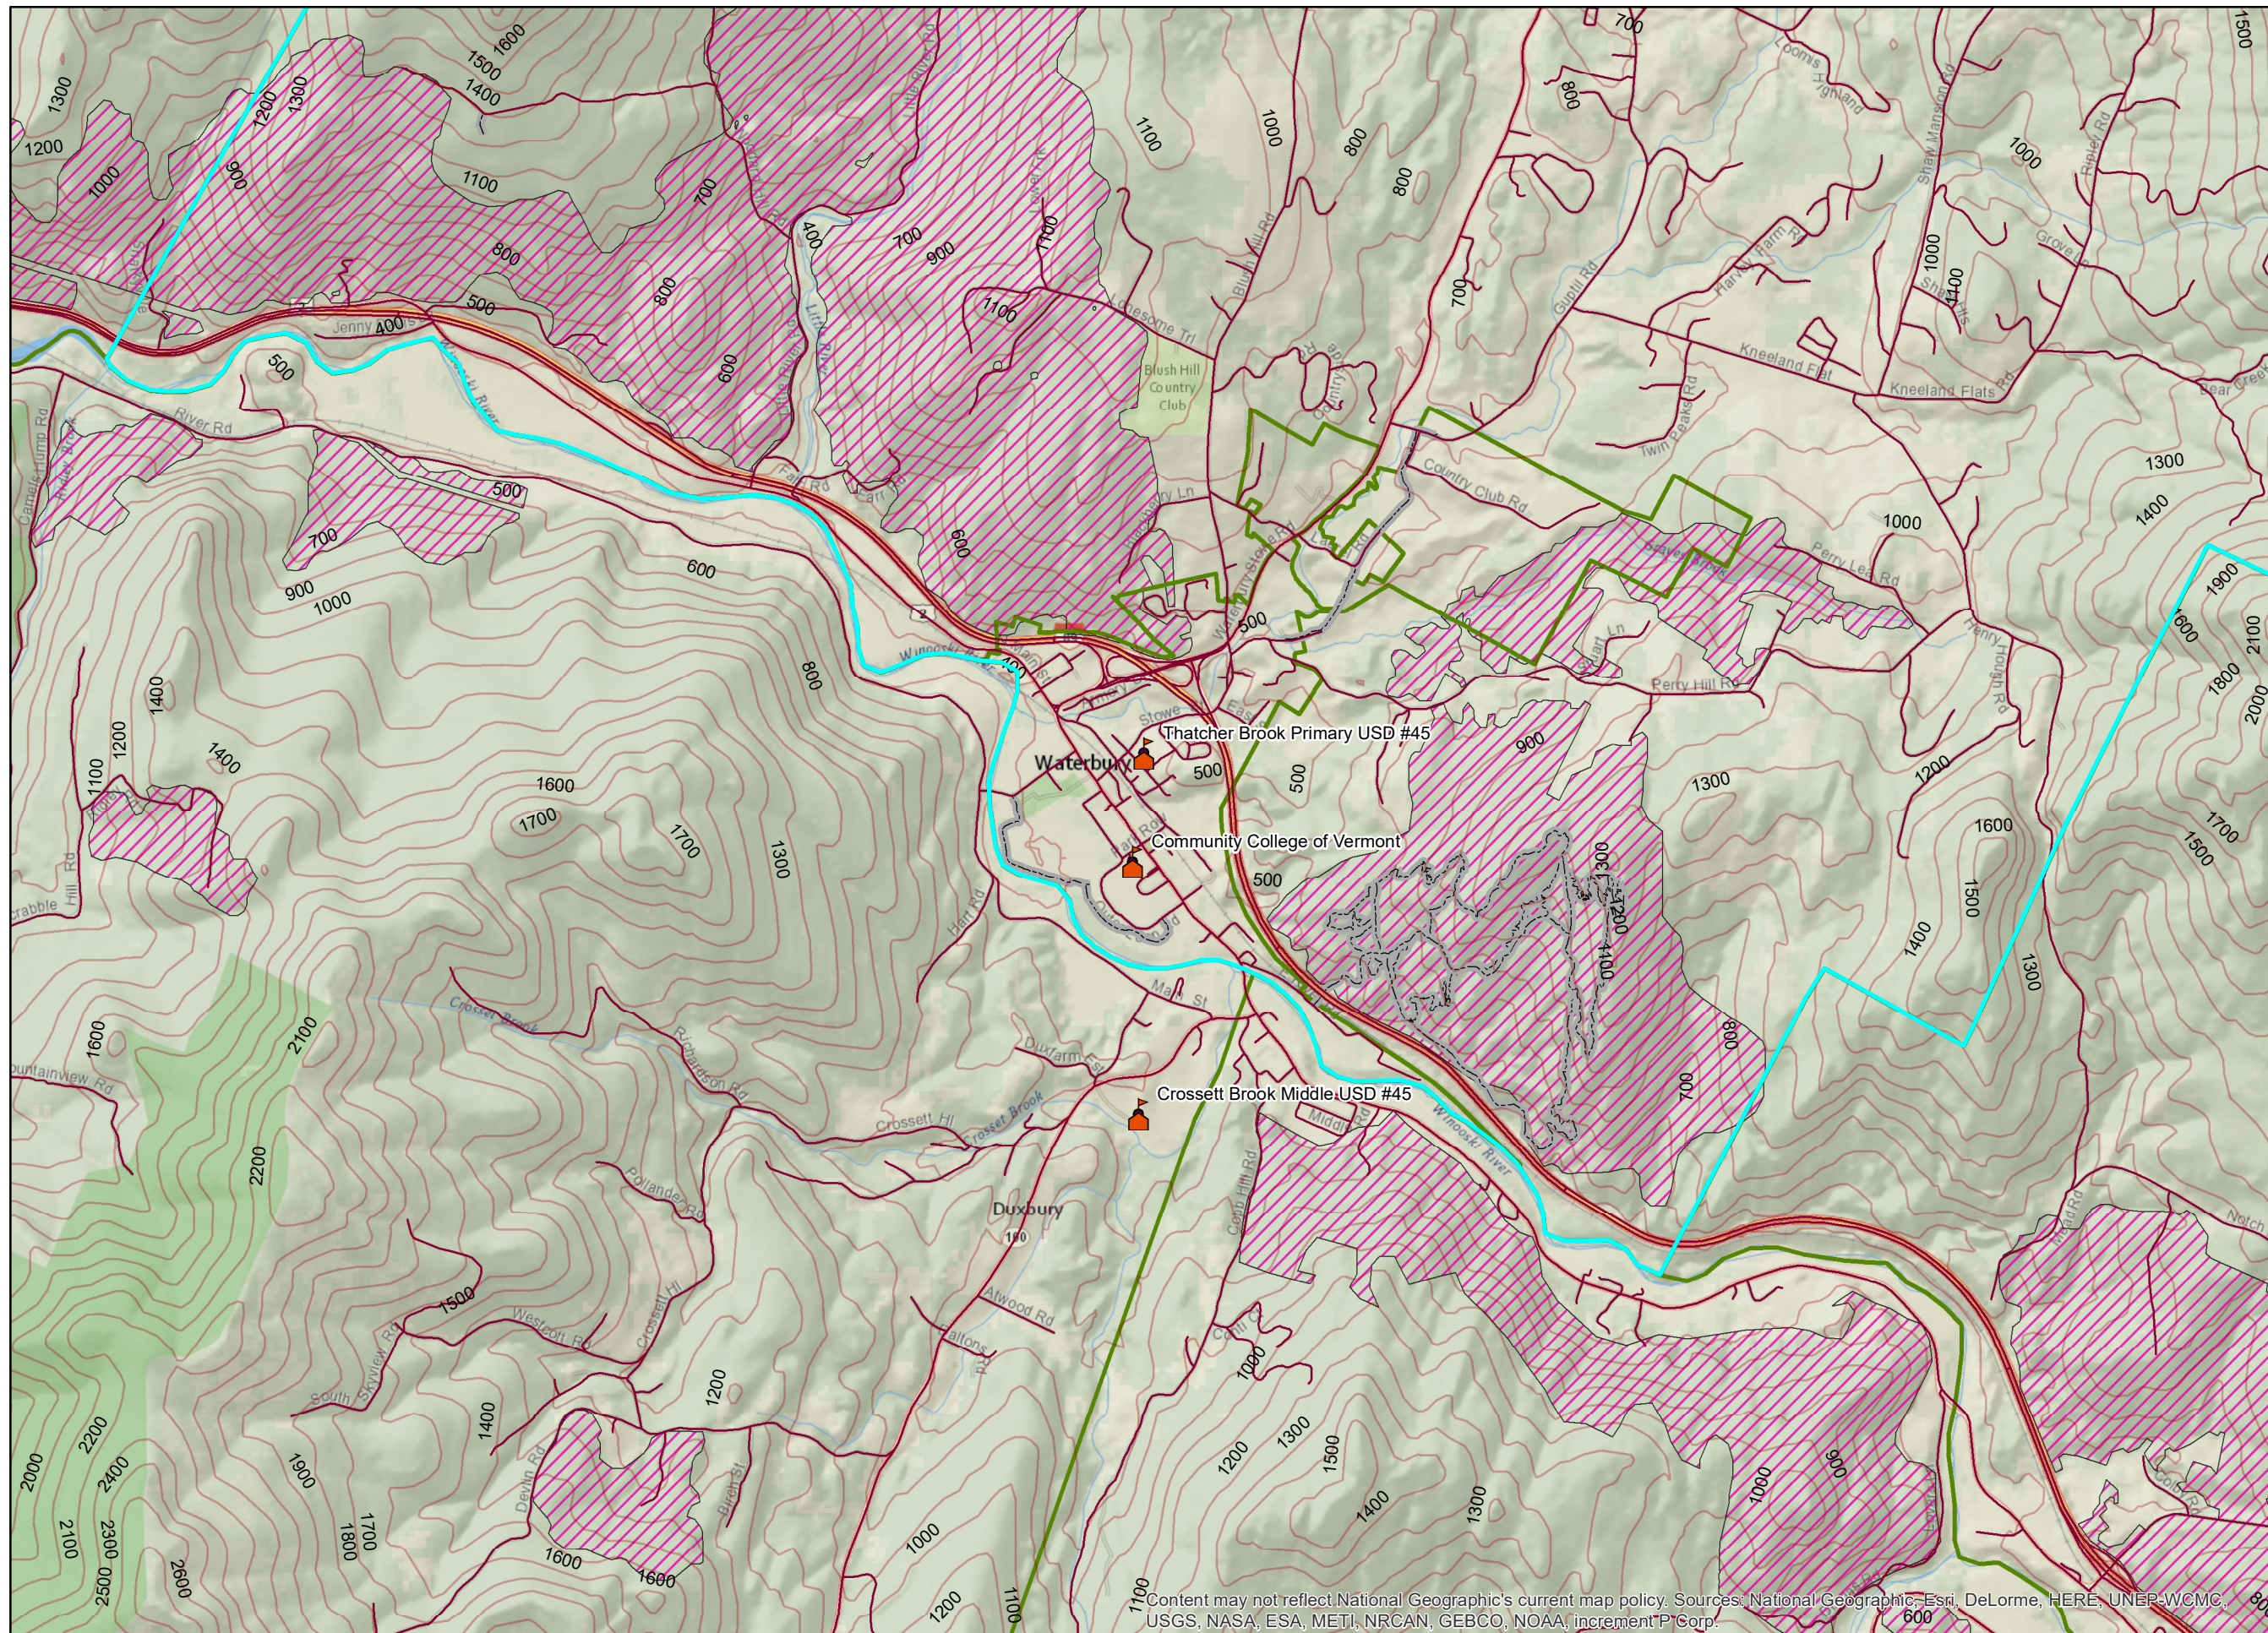

Waterbury

Legend

- Vermont Schools
- Elevation contours; 100'
- Water; ponds, lakes
- Road Centerlines
- Trails
- Town Boundary
- Deer wintering yards
- NatGeo_World_Map

Content may not reflect National Geographic's current map policy. Sources: National Geographic, Esri, DeLorme, HERE, UNEP-WCMC, USGS, NASA, ESA, METI, NRCAN, GEBCO, NOAA, increment P Corp.