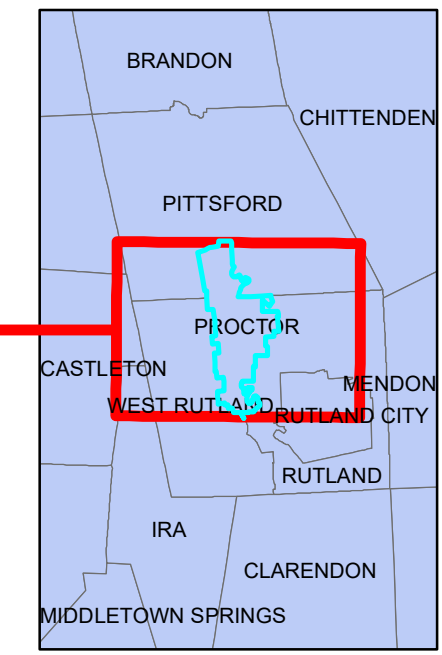

Proctor

Legend

- Vermont Schools
- Elevation contours; 100'
- Water; ponds, lakes
- Road Centerlines
- Trails
- Town Boundary
- Deer wintering yards
- NatGeo_World_Map

Content may not reflect National Geographic's current map policy. Sources: National Geographic, Esri, DeLorme, HERE, UNEP-WCMC, USGS, NASA, ESA, METI, NRCAN, GEBCO, NOAA, increment P Corp.