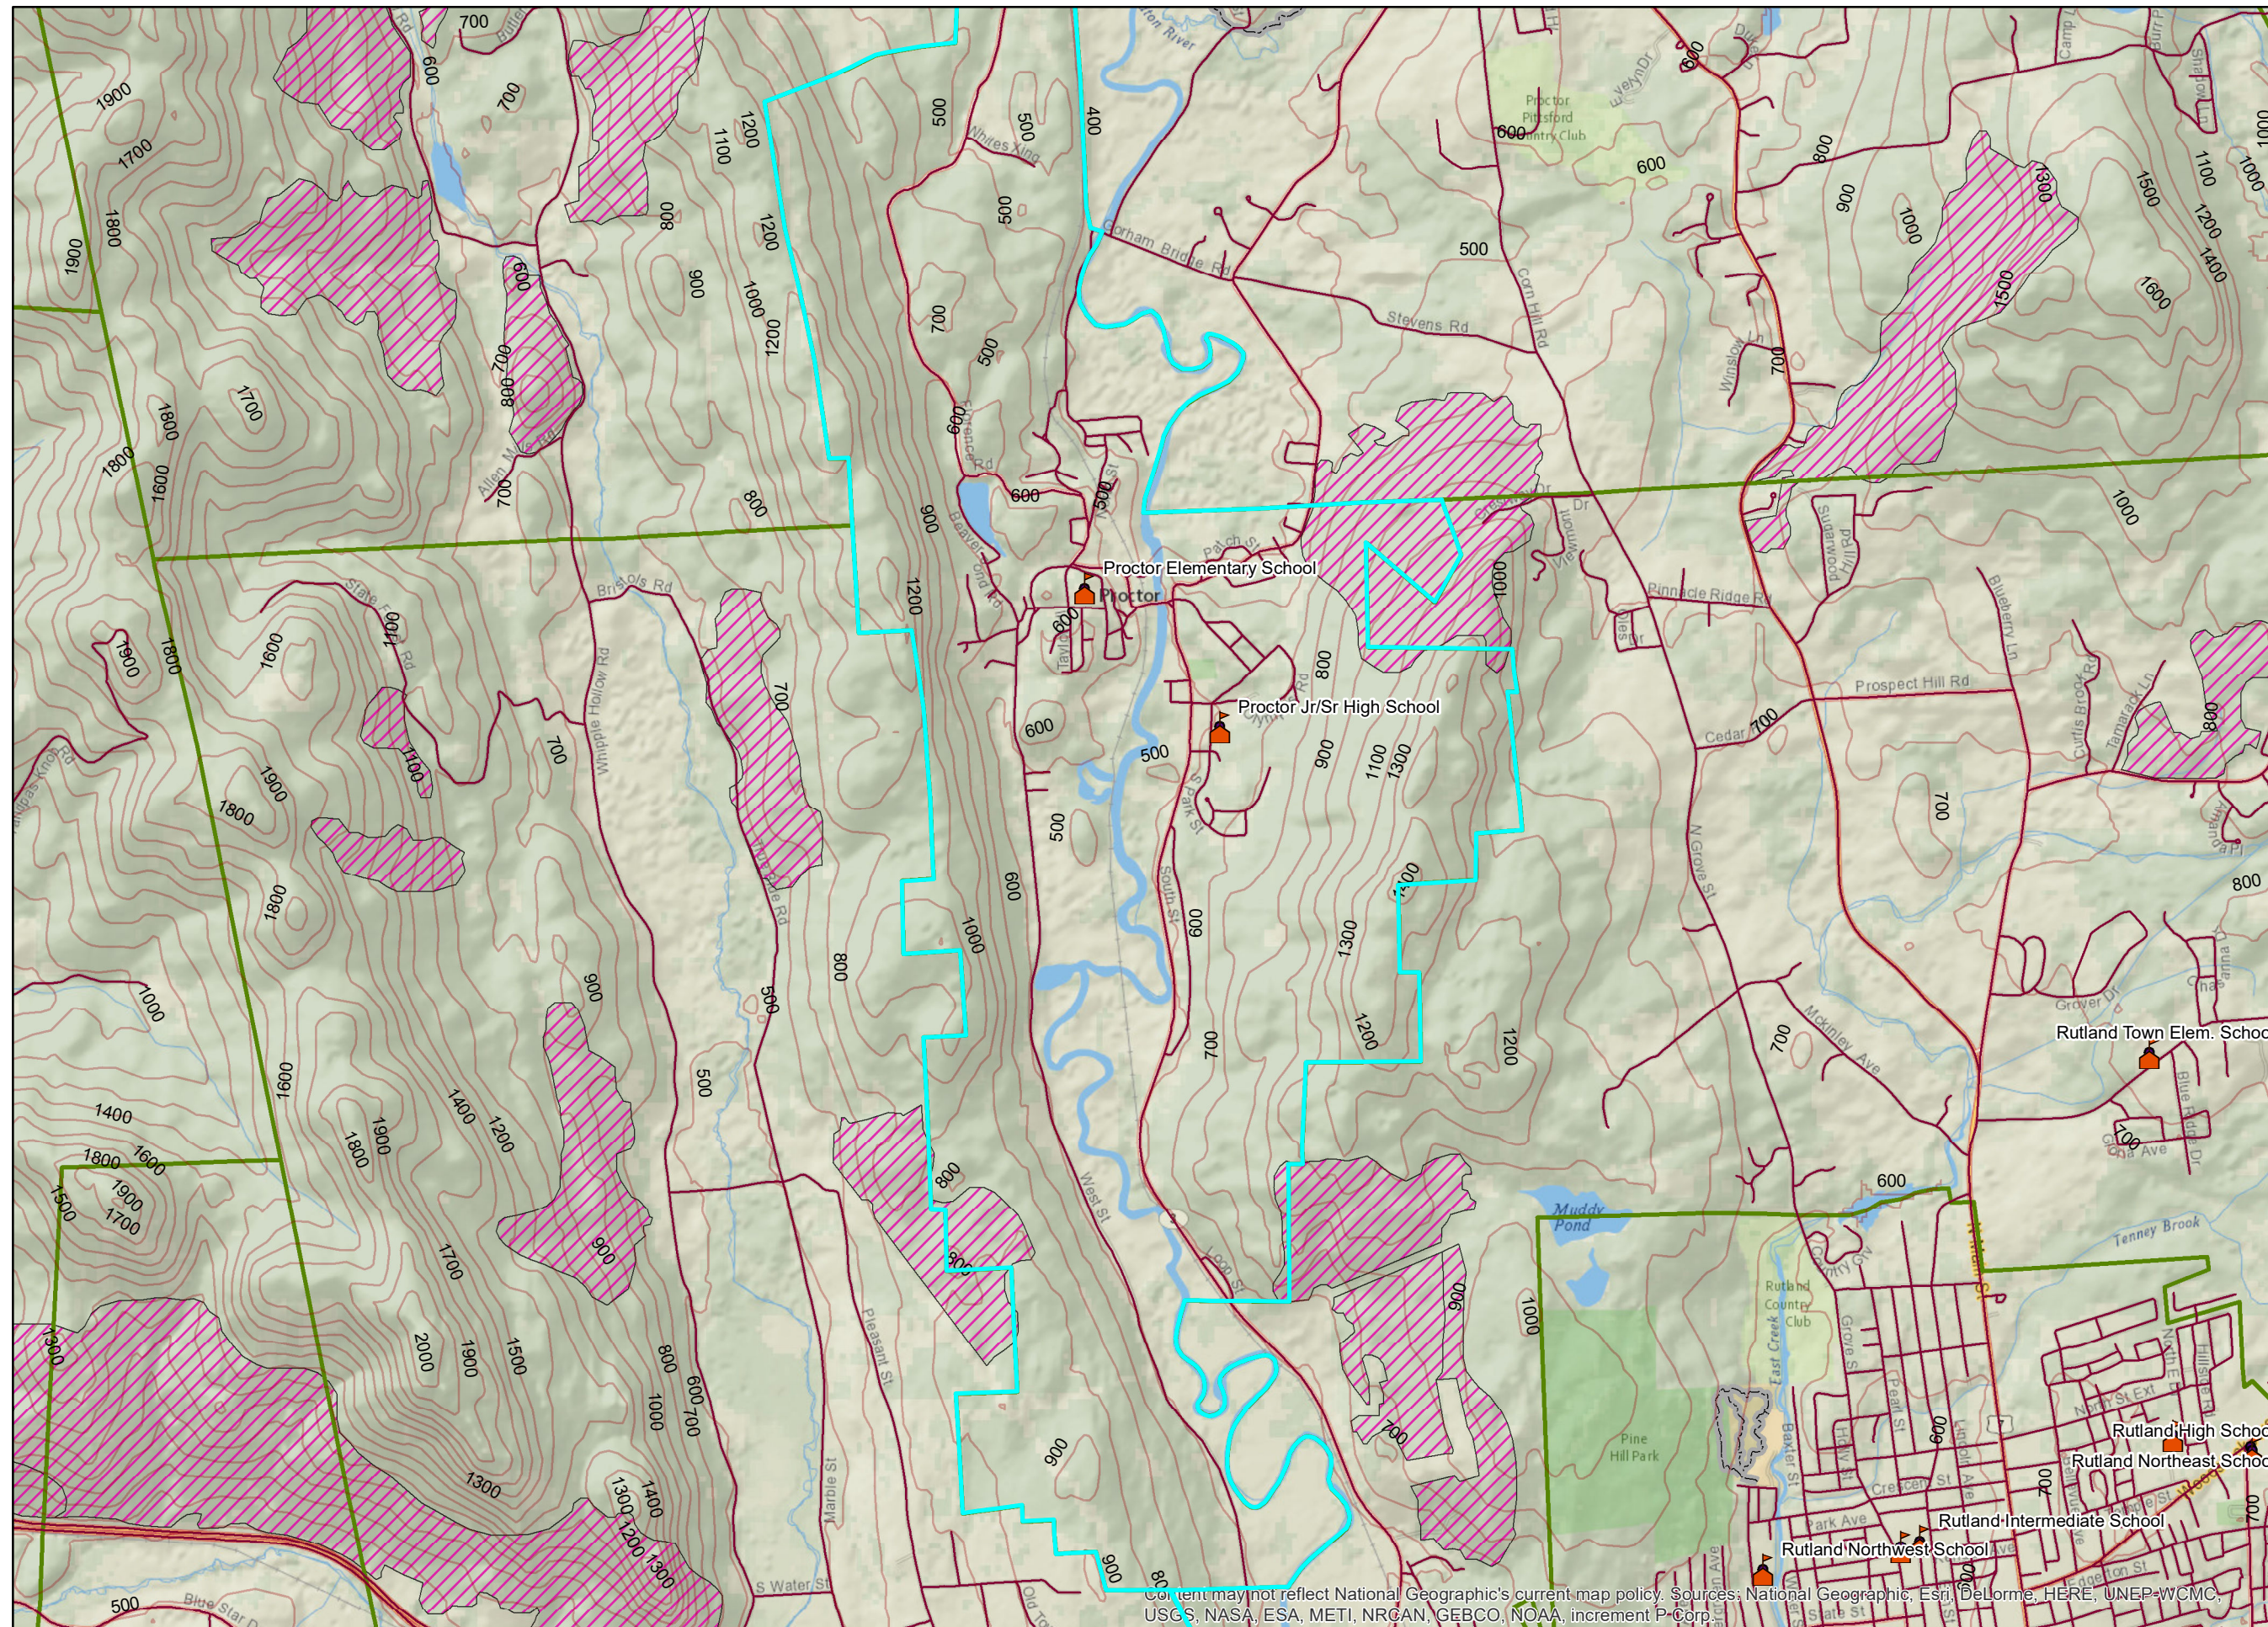

Proctor

Legend

- Vermont Schools
- Elevation contours; 100'
- Water; ponds, lakes
- Road Centerlines
- Trails
- Town Boundary
- Deer wintering yards
- NatGeo_World_Map

Content may not reflect National Geographic's current map policy. Sources: National Geographic, Esri, DeLorme, HERE, UNEP-WCMC, USGS, NASA, ESA, METI, NRCAN, GEBCO, NOAA, increment P Corp.