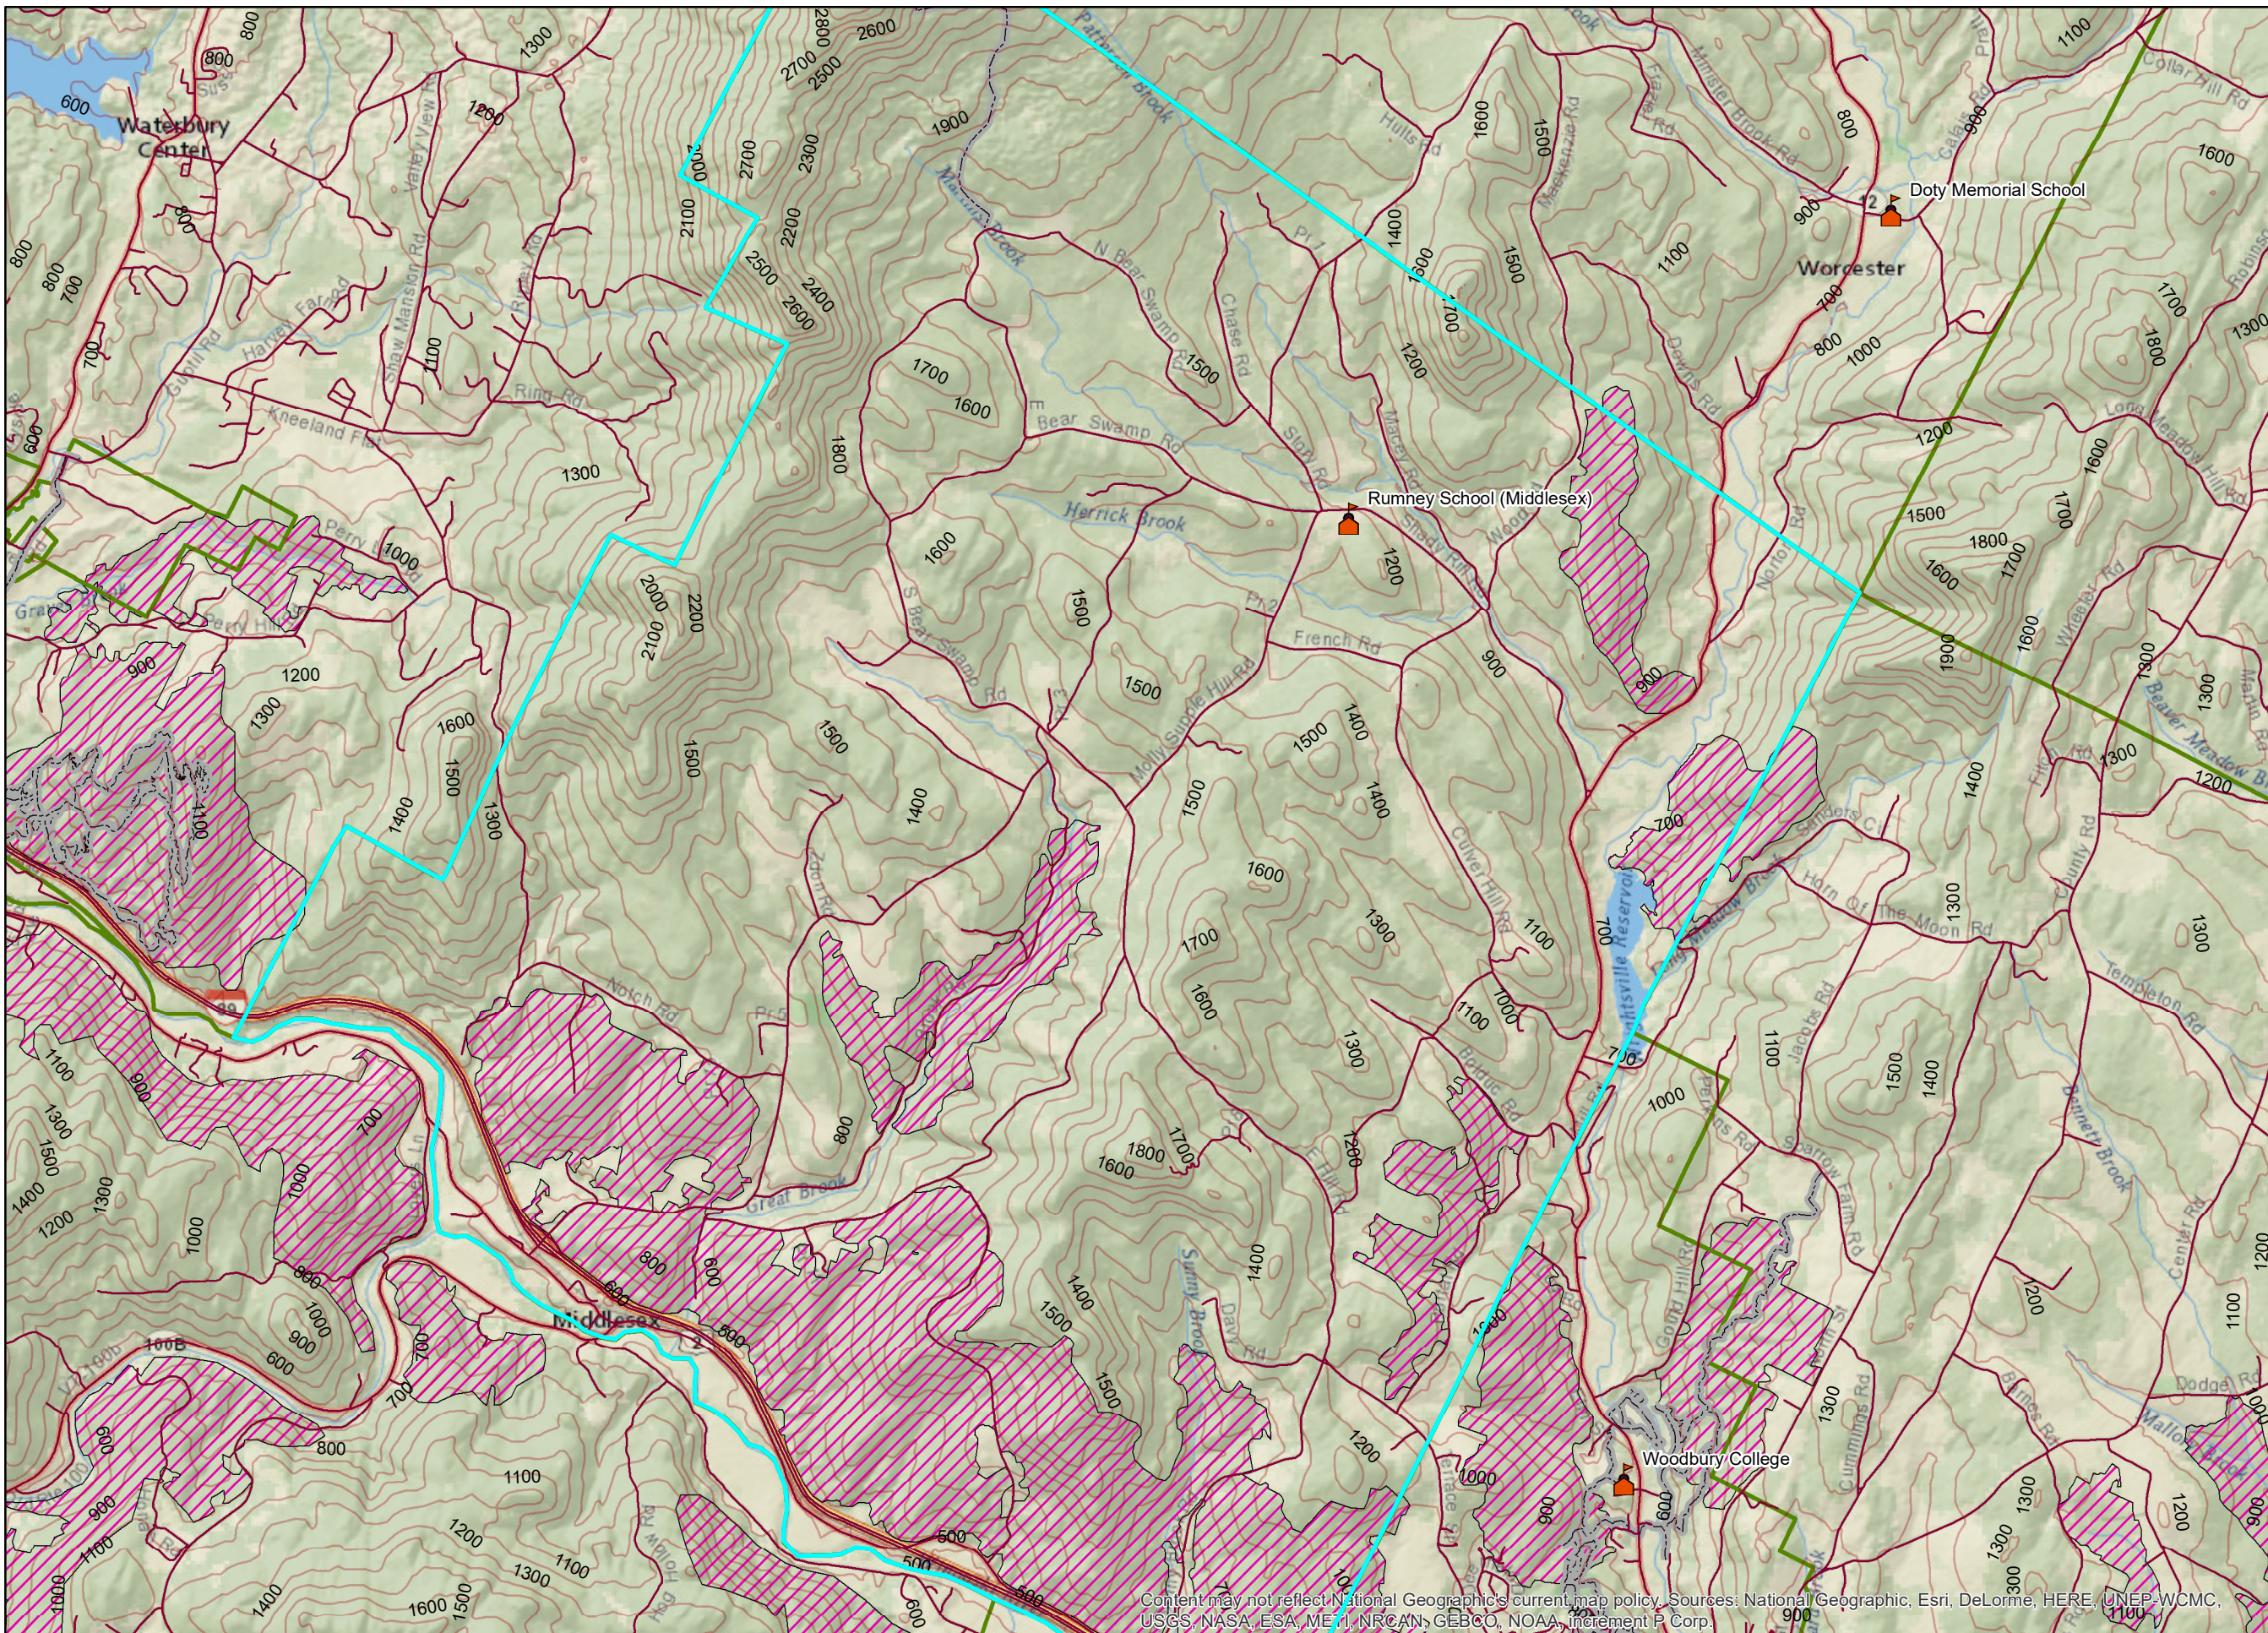

Middlesex

Legend

- Vermont Schools
- Elevation contours; 100'
- Water; ponds, lakes
- Road Centerlines
- Trails
- Town Boundary
- Deer wintering yards
- NatGeo_World_Map

Content may not reflect National Geographic's current map policy. Sources: National Geographic, Esri, DeLorme, HERE, UNEP-WCMC, USGS, NASA, ESA, METI, NRCAN, GEBCO, NOAA, increment P Corp.