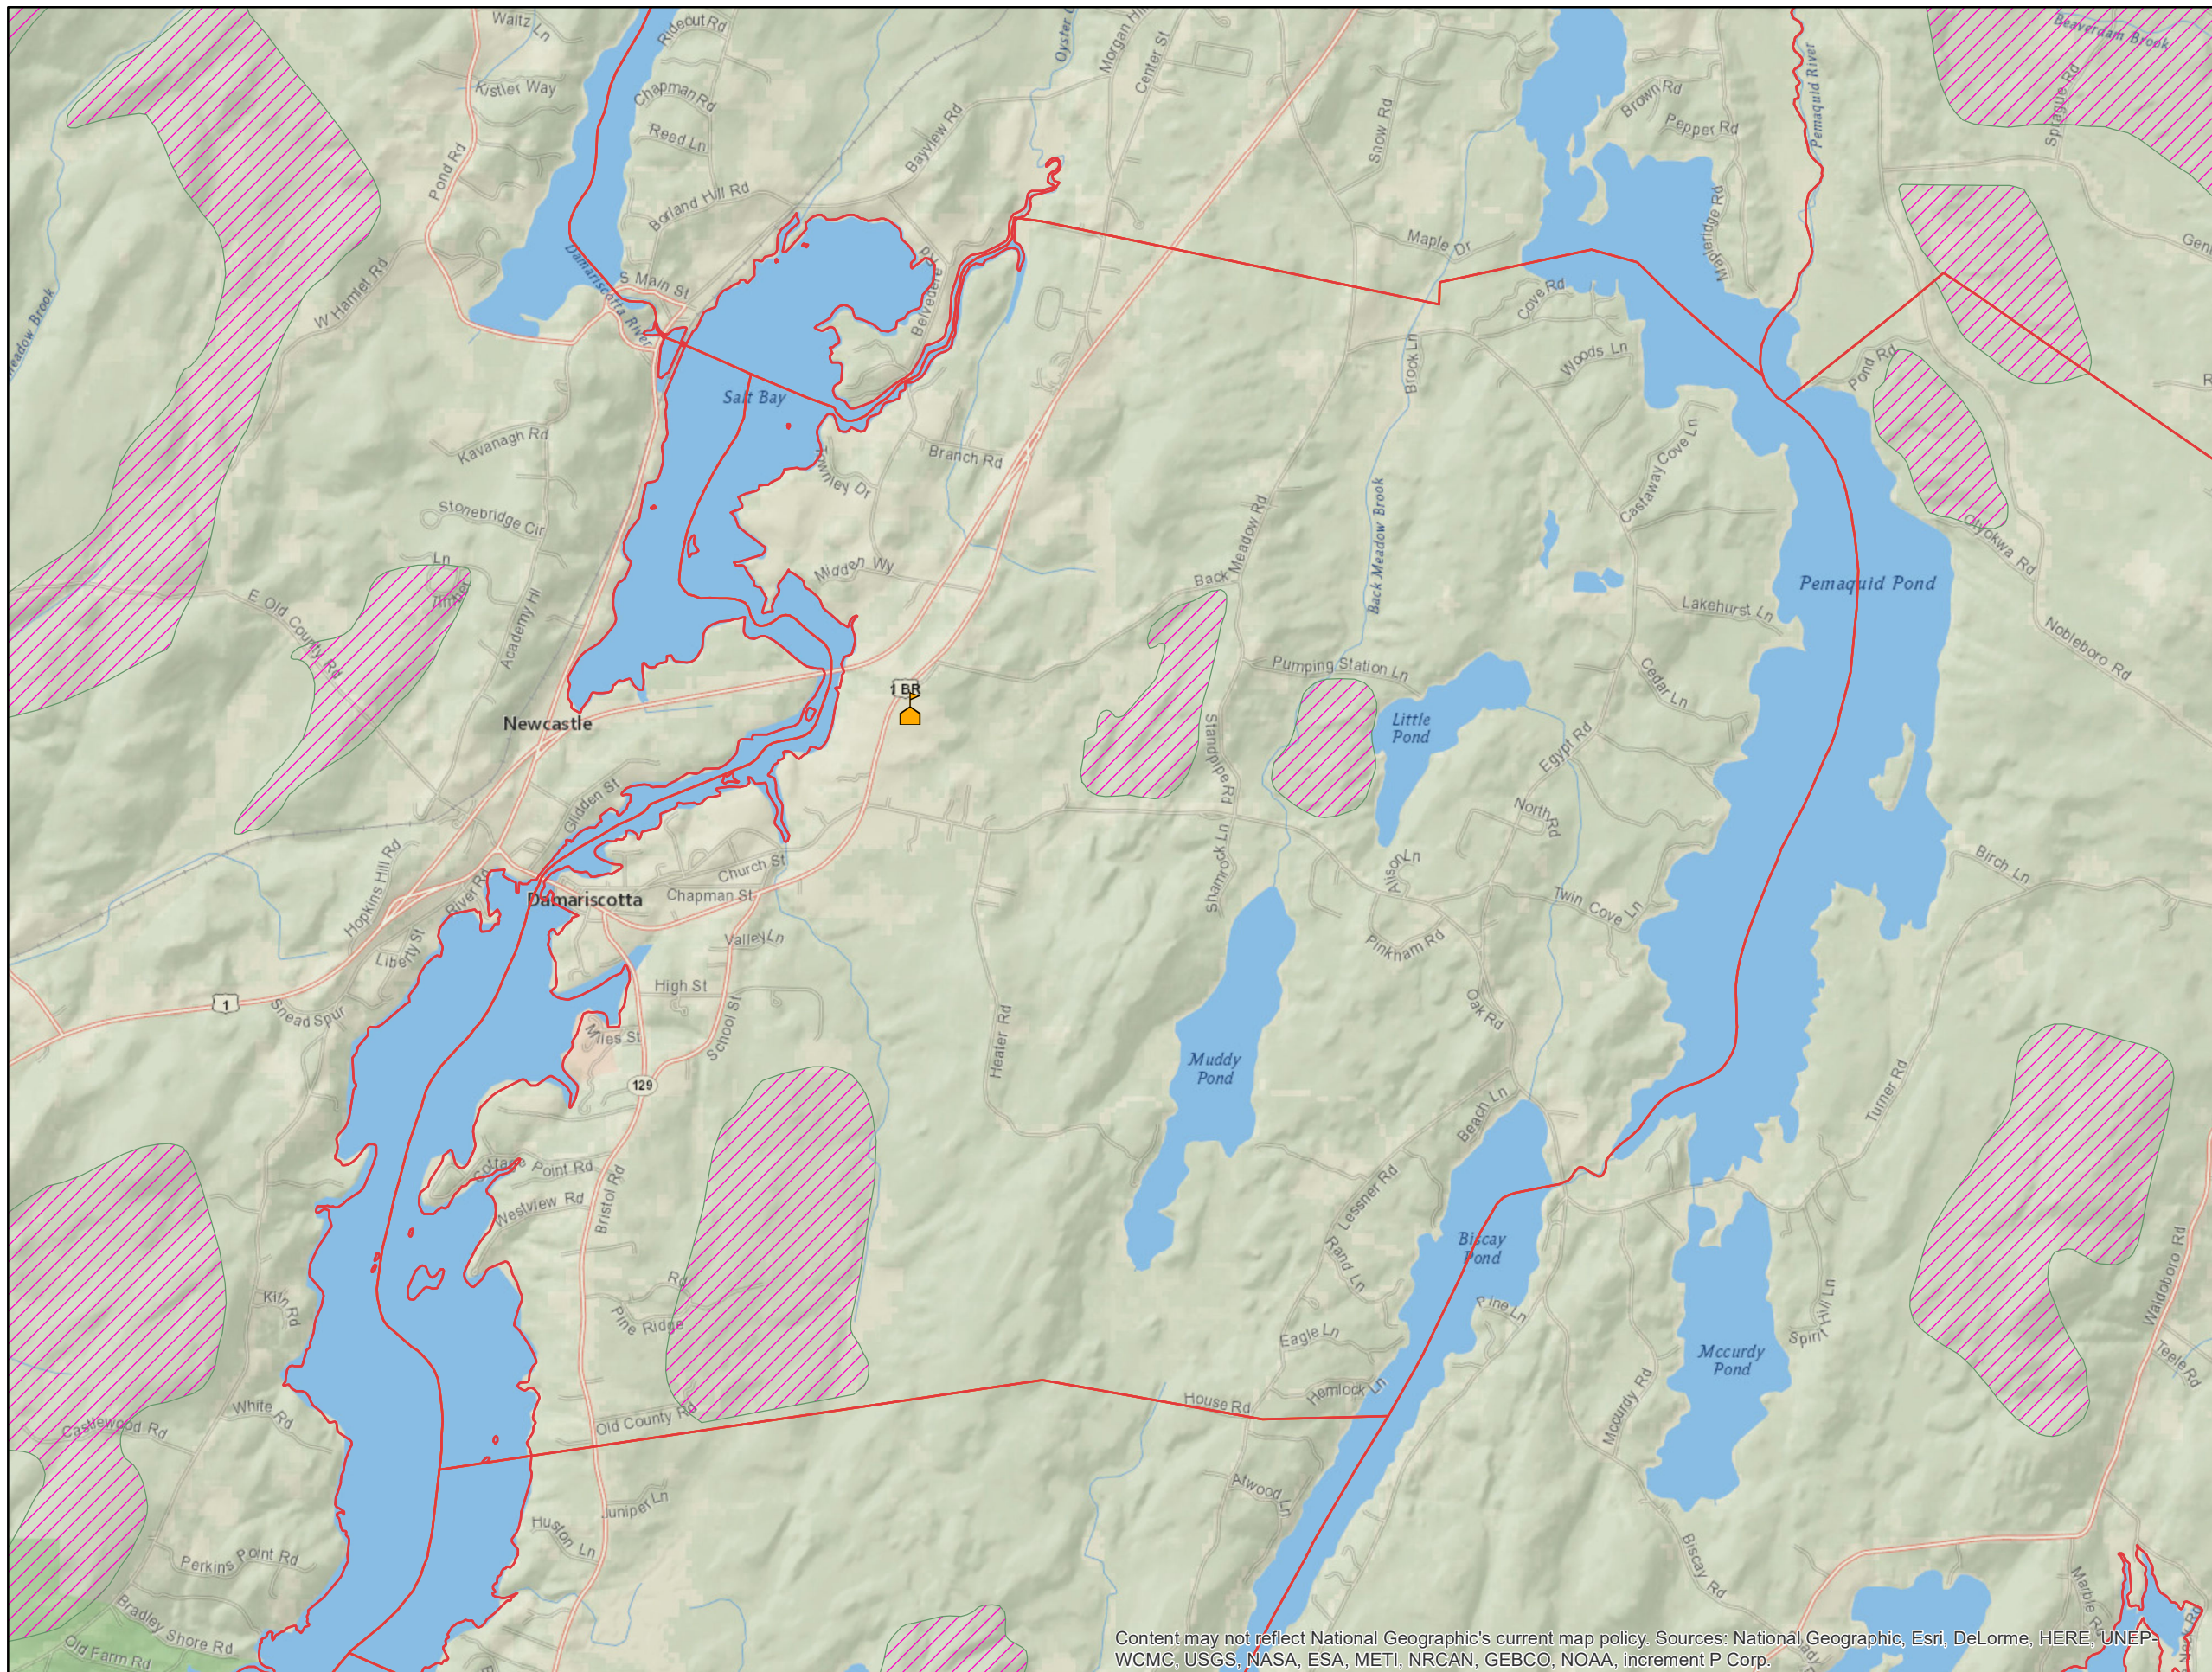

# Damariscotta ME

**Legend**

- Maine\_Boundaries\_Town\_Polygon
- Maine\_Schools\_E911
- Deer Wintering Areas
- Education Districts
- Significant\_Vernal\_Pools
- TOWNS\_POLY\_V\_CPA
- Elevation contours; 100'
- Water; ponds, lakes
- NatGeo\_World\_Map

Content may not reflect National Geographic's current map policy. Sources: National Geographic, Esri, DeLorme, HERE, UNEP-WCMC, USGS, NASA, ESA, METI, NRCAN, GEBCO, NOAA, increment P Corp.