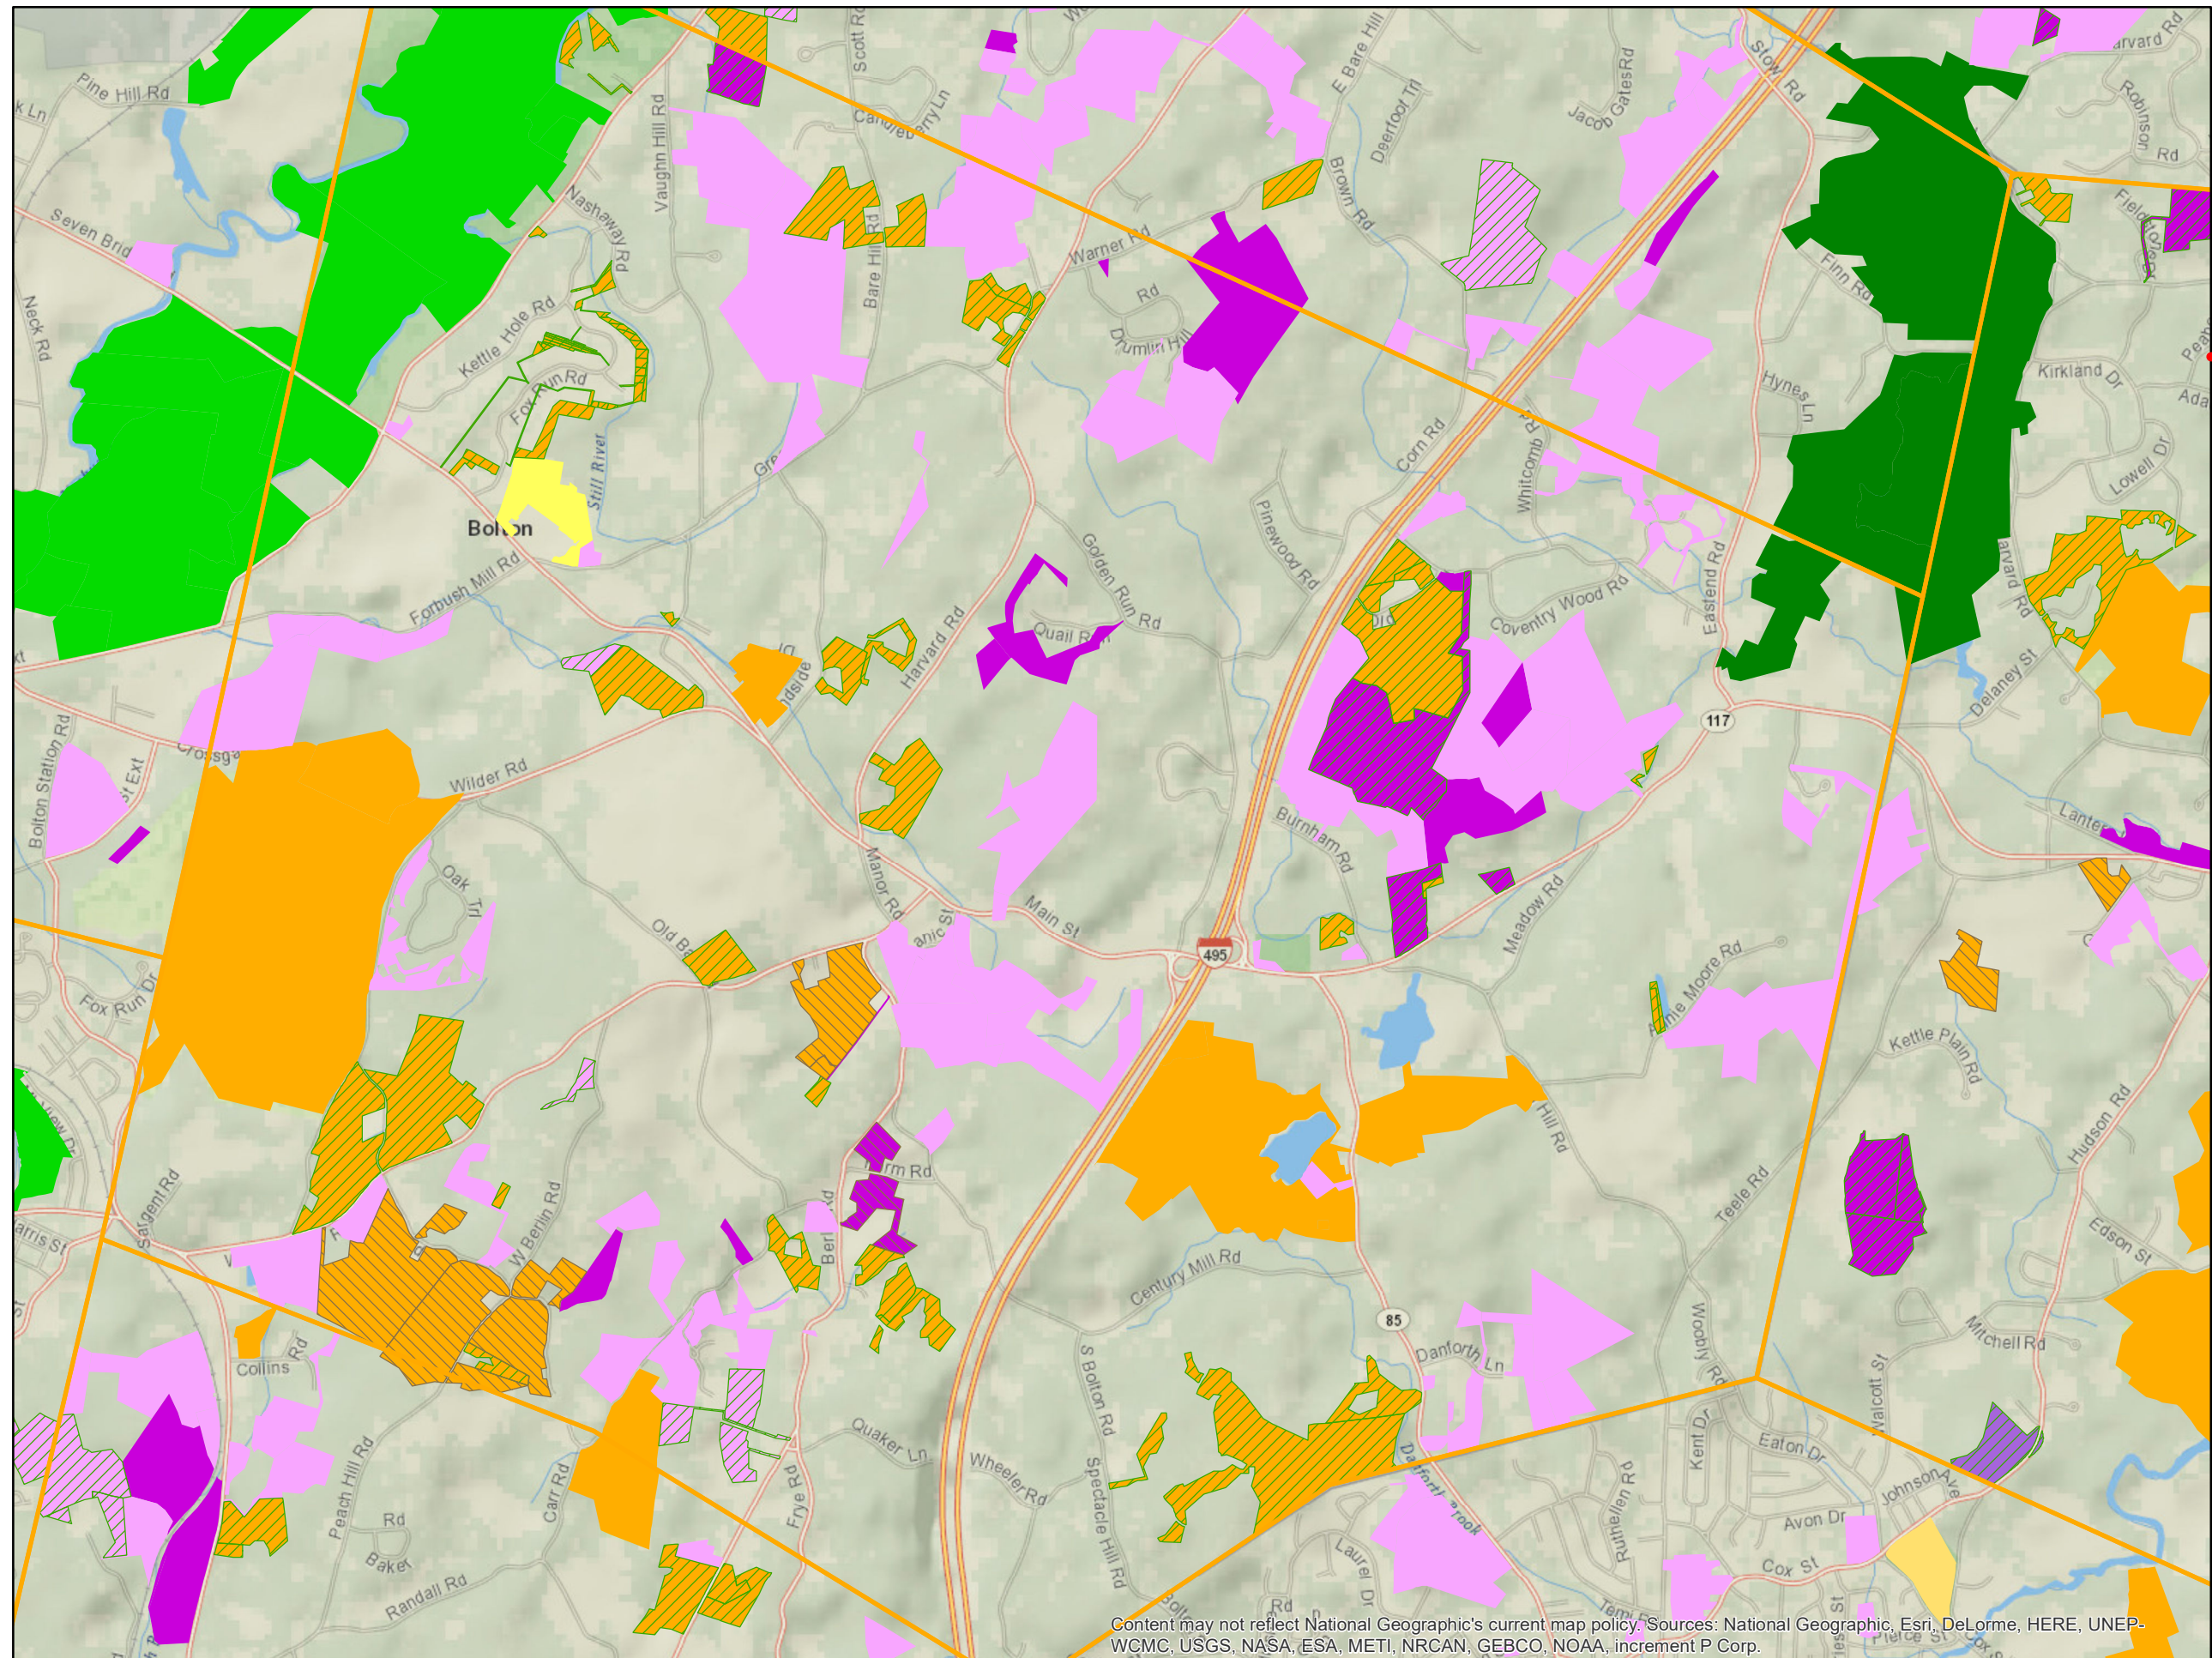

Bolton MA

Legend

- Conservation Restriction
- Agricultural Preservation Restriction
- CR/APR
- Other Legal Interest
- TOWNS_POLY_V_CPA
- Federal
- DCR-State Parks & Recreation
- DCRS/DFG
- Department of Fish & Game
- DCR-Urban Parks & Recreation
- DCR-Water Supply Protection
- Department of Agricultural Resources
- Commonwealth of Massachusetts
- County
- Municipal
- Public Non-Profit
- Land Trust
- Conservation Organization
- Non-Profit
- Private
- Other
- Unknown
- Vermont Schools
- Elevation contours; 100'
- Water; ponds, lakes
- NatGeo_World_Map

Content may not reflect National Geographic's current map policy. Sources: National Geographic, Esri, DeLorme, HERE, UNEP-WCMC, USGS, NASA, ESA, METI, NRCAN, GEBCO, NOAA, increment P Corp.